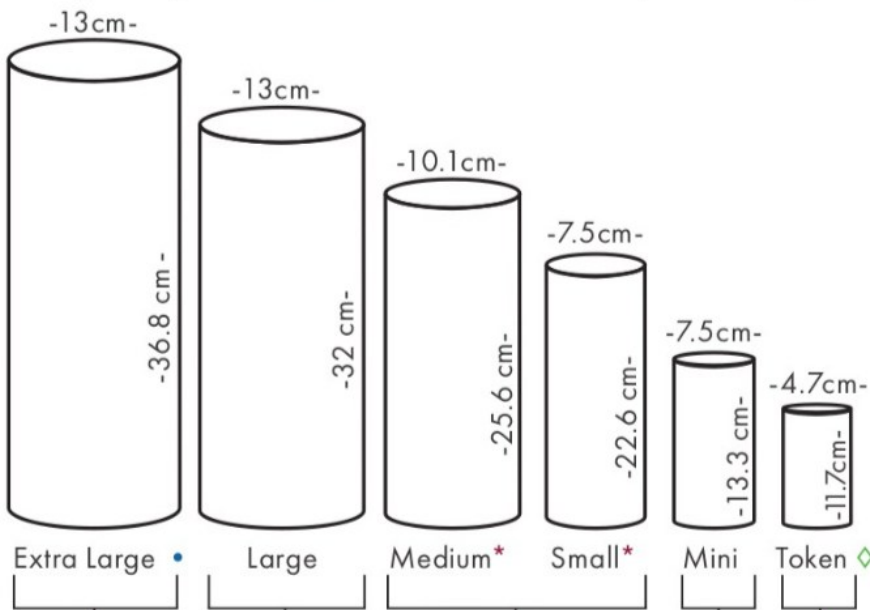

Orchid
AUPSTOR

The 19th Hole
AUPSTT

Scattering Tubes

Sizing

Passages Only

Large and Mini available for all Passages tube styles.

Other sizes available as noted only - refer to legend • * ◇

SCATTERING TUBES