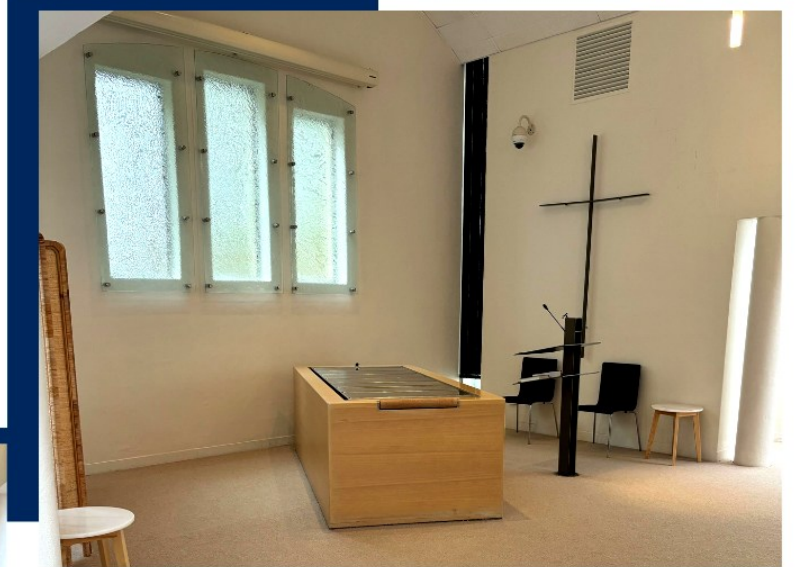

Large Visual Projection

Perfect for visual montages

This location has an onsite crematorium, is wheelchair accessible and provides ample parking.