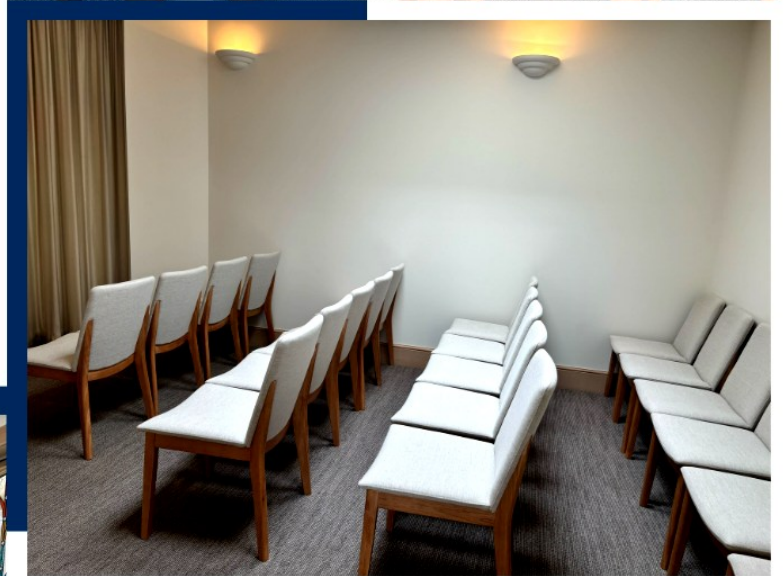

An intimate space for your family with high ceilings and oak timber finishes to celebrate your loved one.