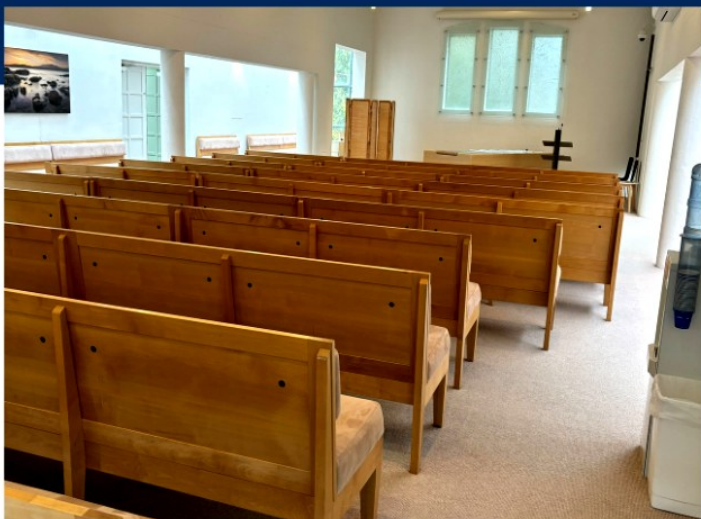

Large Visual Projection

Perfect for visual montages

This location has an onsite crematorium, is wheelchair accessible and provides ample parking.