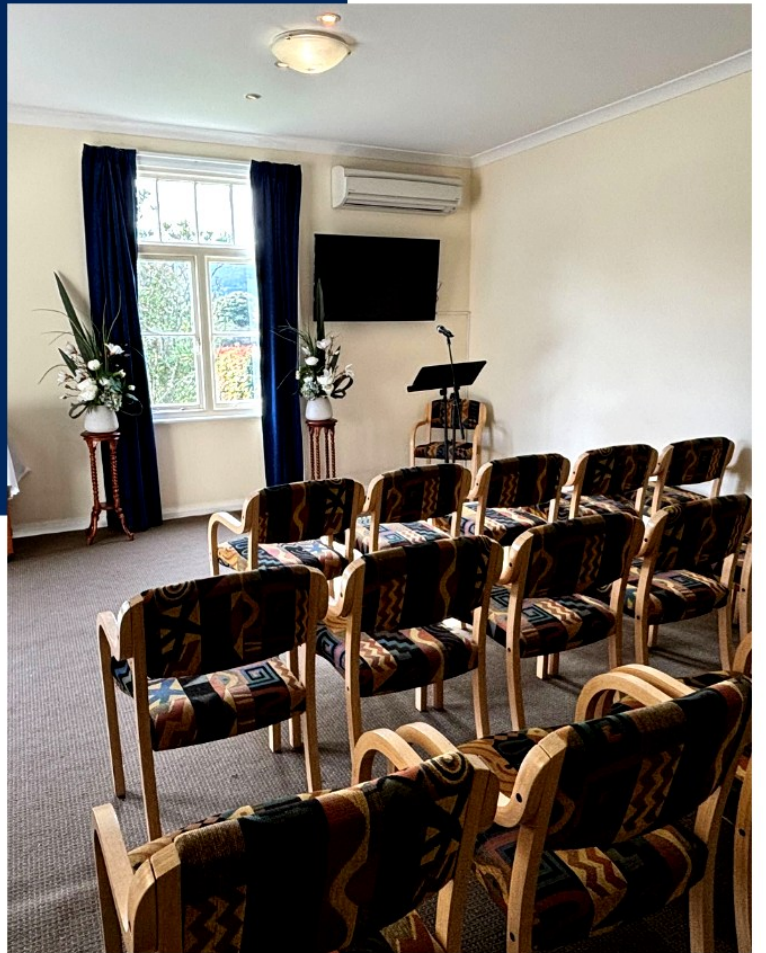

Medium Sized TV
Perfect for visual montages

An intimate space for your family with high ceilings and oak timber finishes to celebrate your loved one.

HUON
435 Glen Huon Road

Maximum Seating
40

*Conveniently directly across the road
from the Huon Lawn Cemetery.
A small quant chapel available to all
families who use our services.*

MORNINGTON

25 McIntyre Street

Maximum Seating

220 People

Standing

300

**Large TVs in the Chapel,
Foyer and catering room**
*Perfect for visual montages
and larger attended services*

A light, bright chapel with high ceilings and oak timber finishes. This location has an onsite office and reception facilities, is fully air-conditioned, wheelchair accessible, features the hearing-aid loop, provides ample parking.

KINGSTON

11 Glory Place, Huntingfield

Maximum Seating

250

Standing

150

Large Visual Projection

*Perfect for visual montages
and larger attended services*